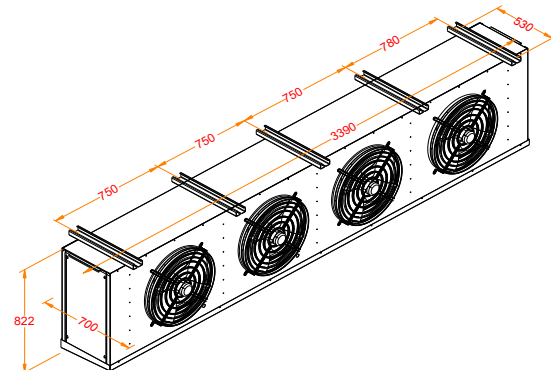

|                   |                         |
|-------------------|-------------------------|
| Chassis           | TK 60                   |
| Fin Spacing       | 2,5 mm                  |
| Fan               | 2 x Ø 500 mm            |
| Fan Brand         | Embpapst                |
| Consump. Capacity | 1360 Watt               |
| Air Volume        | 15970 m <sup>3</sup> /h |
| Surface Area      | 192.4 m <sup>2</sup>    |

### Evaporator

|                   |                         |
|-------------------|-------------------------|
| Evaporator        | ORE 50.42.8             |
| Fin Spacing       | 8 mm                    |
| Defrost           | E2 12 x 800 Watt        |
| Expansion         | TV                      |
| Fan               | 4 x Ø 500 mm            |
| Fan Brand         | Ebmpapst                |
| Consump. Capacity | 2720 Watt               |
| Air Volume        | 24420 m <sup>3</sup> /h |
| Surface Area      | 135.6 m <sup>2</sup>    |
| Number of Evap.   | 1                       |

E : Electric  
TV : Thermostatic valve

| Pipe Diameters (inches) |        |
|-------------------------|--------|
| Suction Line            | 2 1/8" |
| Liquid Refrigerant Line | 7/8"   |

P: +90 212 694 58 58  
F: +90 212 694 58 59