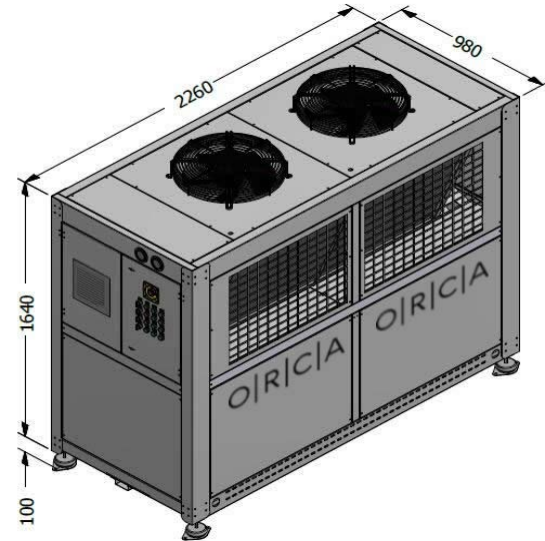

### Evaporator

|                   |                         |
|-------------------|-------------------------|
| Evaporator        | ORE 50.42.8             |
| Fin Spacing       | 8 mm                    |
| Defrost           | E2 12 x 800 Watt        |
| Expansion         | TV                      |
| Fan               | 4 x Ø 500 mm            |
| Fan Brand         | Ebmpapst                |
| Consump. Capacity | 2720 Watt               |
| Air Volume        | 24420 m <sup>3</sup> /h |
| Surface Area      | 135.6 m <sup>2</sup>    |
| Number of Evap.   | 1                       |